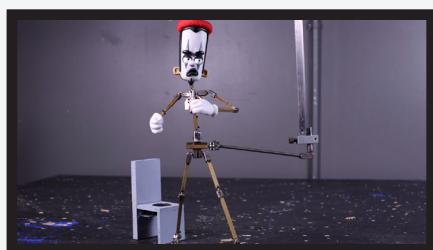

0:03 | "Le Charade"

Responsible for Character Animation, armature fabrication, and silicone cast/clean up

0:30 | "The Mummy"

Responsible for Character Animation, armature fabrication, silicone cast, and wrapping staining

0:40 | "Merry Mischief"

Responsible for Character Animation, armature fabrication, and foam cast, needle felt

0:47 | "Charade Motion Blur Test"

Responsible for Character Animation, armature fabrication, and silicone cast/clean up

0:54 | "Charade Full Body Run Test"

Responsible for Character Animation

0:59 | "Corgi Motion Test"
Responsible for Character Animation

1:04 | "Symbiotic"
Responsible for Character Animation

1:14 | "Ball and Socket Animation Test"
Responsible for Character Animation