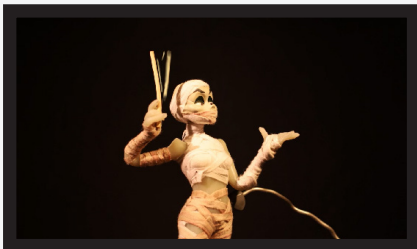

0:03 | "Le Charade"

Responsible for Character Animation, armature fabrication, and silicone cast/clean up

0:30 | "The Mummy"

Responsible for Character Animation, armature fabrication, silicone cast, and wrapping staining

0:40 | "Merry Mischief"

Responsible for Character Animation, armature fabrication, and foam cast, needle felt

0:47 | "Charade Motion Blur Test"

Responsible for Character Animation, armature fabrication, and silicone cast/clean up

0:54 | "Charade Full Body Run Test"

Responsible for Character Animation

0:59 | "Corgi Motion Test"
Responsible for Character Animation

1:04 | "Symbiotic"
Responsible for Character Animation

1:14 | "Ball and Socket Animation Test"
Responsible for Character Animation